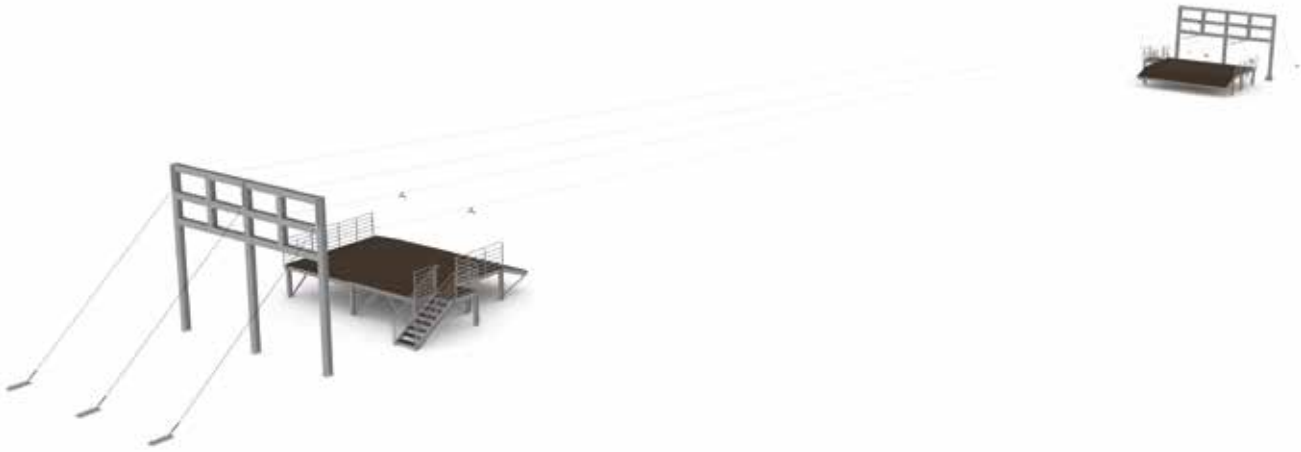

ÜRÜN BİLGİSİ
product information

BAŞLANGIÇ
start

Bitiş
finish

*ürün boyutları (m) / dimensions (m)	: 13 x 7 x 2 m	: 17 x 7 x 2 m
yaş / age	: 7+	: 7+
*güvenlik alanı (m²) / safety area (m²)	: 18 x 9 m (162 m²)	: 21,5 x 10 m (215 m²)
personel / staff (min.)	: 2	: 2

* Ürün boyutlarına halat bağlantı kolonları ve gerdirme noktaları dahil edilmiştir.
Platform yükseklikleri; arazide doğal eğimin (%8) olduğu varsayılarak hesaplanmıştır.

* Product dimensions do not include connection columns and draw points.
Platform heights are calculated on the assumption of 8% natural slope on the terrain.